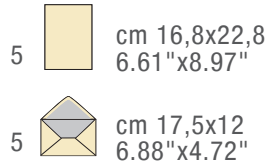

01 0217 01 GIGLIO

conf./unit
10

8 009162 385989

Portfolio cm 18x24
con 5 fogli e 5 buste.
Letter writing set with
5 sheets and 5 envelopes.

CON ORO IN POLVERE
WITH GOLD POWDER

Stampa offset su carta usomano camoscino da 95 g/m².
Portfolio in cartoncino colorato da 225 g/m².
Offset print on cream uncoated paper of 95 g/m².
Portfolio realized with coloured paper 225 g/m².

01 0205 01 QUADRILOBO

conf./unit
10

8 009162 385927

Portfolio cm 18x24
con 5 fogli e 5 buste.
Letter writing set with
5 sheets and 5 envelopes.