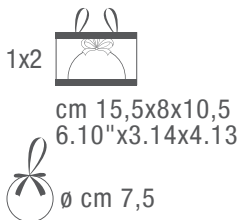

22 8514 00 IL PICCOLO PRINCIPE

conf./unit
1x2

1 confezione composta da 2 palline infrangibili con nastro coordinato.
1 pack of 2 decorative balls unbreakable with coordinated ribbon.