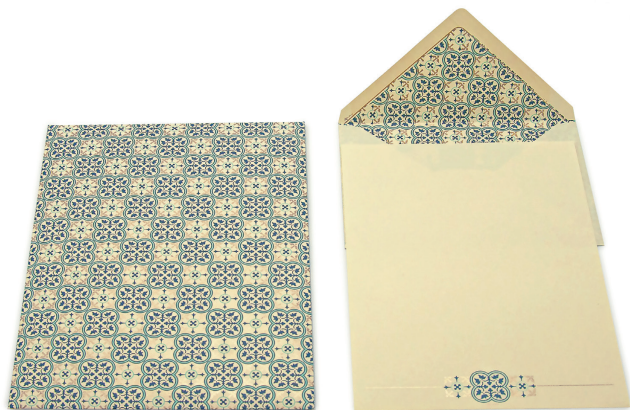

01 6901 00 QUADRILOBO

conf./unit

5

8 009162 333836

Plico cm 19x25
con 10 fogli e 10 buste.
Letter writing set with
10 sheets and 10 envelopes.

10  cm 16,8x22,8
6.61"x8.97"

10  cm 17,5x12
6.88"x4.72"

 **CON ORO IN POLVERE**
WITH GOLD POWDER