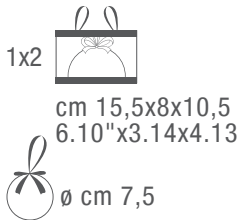

22 8259 00 AIR BALLOONS

conf./unit
1x2

1 confezione composta da 2 palline infrangibili con nastro coordinato.
1 pack of 2 decorative balls unbreakable with coordinated ribbon.