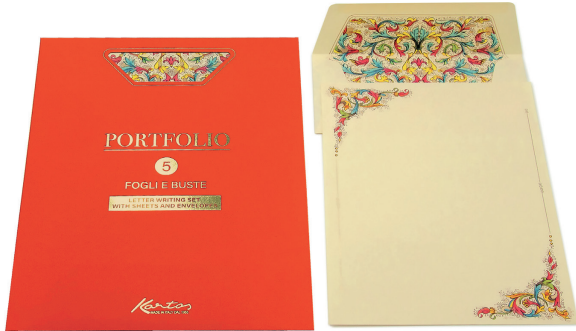

01 0207 01 FLORENTIA

conf./unit
10

Portfolio cm 18x24
con 5 fogli e 5 buste.
Letter writing set with
5 sheets and 5 envelopes.

CON ORO IN POLVERE
WITH GOLD POWDER

Stampa offset su carta usomano camoscino da 95 g/m².
Portfolio in cartoncino colorato da 225 g/m².
Offset print on cream uncoated paper of 95 g/m².
Portfolio realized with coloured paper 225 g/m².

01 0233 01 FLORES

conf./unit
10

Portfolio cm 18x24
con 5 fogli e 5 buste.
Letter writing set with
5 sheets and 5 envelopes.