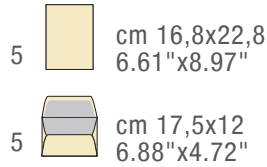

01 0207 01 FLORENTIA

conf./unit
10

Portfolio cm 18x24
con 5 fogli e 5 buste.
Letter writing set with
5 sheets and 5 envelopes.

CON ORO IN POLVERE
WITH GOLD POWDER

Stampa offset su carta usomano camoscino da 95 g/m².
Portfolio in cartoncino colorato da 225 g/m².
Offset print on cream uncoated paper of 95 g/m².
Portfolio realized with coloured paper 225 g/m².

01 0233 01 FLORES

conf./unit
10

Portfolio cm 18x24
con 5 fogli e 5 buste.
Letter writing set with
5 sheets and 5 envelopes.