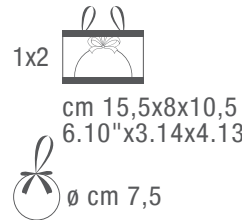

22 9210 00 PINOCCHIO IL BURATTINO

conf./unit
1x2

1 confezione composta da 2 palline infrangibili con nastro coordinato.
1 pack of 2 decorative balls unbreakable with coordinated ribbon.