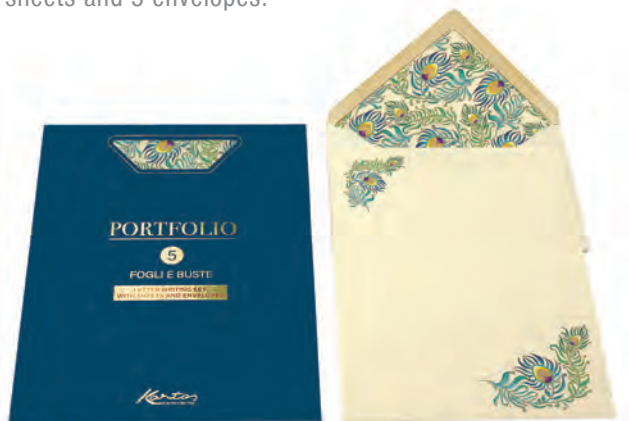

CON ORO IN POLVERE
WITH GOLD POWDER

STAMPA OFFSET SU CARTA USOMANO CAMOSCINO DA 95 g/m².
PORTFOLIO DA 225 g/m².
OFFSET PRINT ON CREAM UNCOATED PAPER OF 95 g/m².
PORTFOLIO OF 225 g/m².

01-0216 01 PRIMAVERA

conf./unit
10

8 009162 385972

Portfolio cm 18x24
con 5 fogli e 5 buste.
Letter writing set with
5 sheets and 5 envelopes.

5 cm 16,8x22,8
6.61"x8.97"

5 cm 17,5x12
6.88"x4.72"