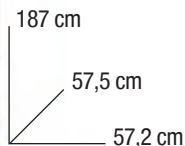

01-1358 00 CLASSICI - TO DO LIST

conf./unit
1

8 009162 367282

24 To do list
assortiti in 8 fantasie
in espositore di cartone.
24 To do list (8 patterns)
in cardboard display
4.72"x2.95"x7.09".

24 cm 9,5x21
3.74"x8.27"

CON ORO IN POLVERE
WITH GOLD POWDER

01-1375 00 FANTASY - BLOCCHETTI

conf./unit
1

8 009162 387464

54 pz: 18 blocchetti grandi,
18 blocchetti medi,
18 blocchetti piccoli,
assortiti in 6 fantasie
in espositore di cartone.

54 pcs: 18 large portfolio,
18 medium portfolio,
18 small portfolio,
(6 patterns) in cardboard
display 13.19"x13.19"x10.04".

CON ORO IN POLVERE
WITH GOLD POWDER

01-1382 00 BLOCCHETTI MISTI

conf./unit
1

8 009162 387532

192 pz: 28 blocchetti ame-
ricano, 60 blocchetti grandi,
60 blocchetti medi,
44 blocchetti piccoli,
assortiti in 13 fantasie,
in espositore di cartone
con 48 tasche.

192 pcs: 28 long portfolio,
60 large portfolio, 60 medium
portfolio, 44 small portfolio,
(13 patterns) in cardboard
display stand
22.52"x73.62"+22.64"
with 48 pockets.