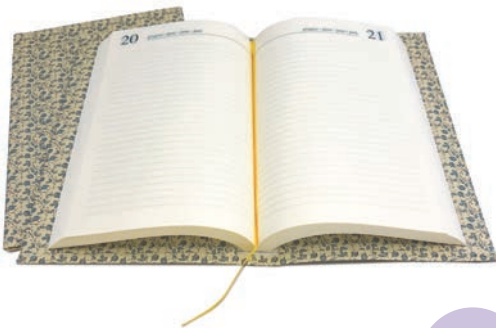

13-9997COVER RED & BLUE

conf./unit
2

8 009162 368883

Cover cm 13,7x18.
Cover 5.39"x7.09".

13-8998 00 LITTLE FLOWERS

conf./unit
2

8 009162 366025

Agenda perpetua giornaliera cm 12x17 con cover.
Perpetual daily agenda 5.39"x7.09".